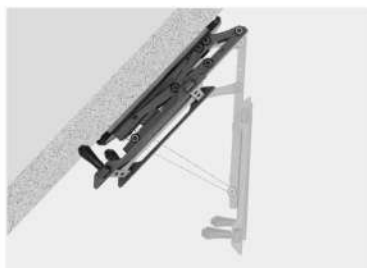

SH M5406R

MOTORIZED TV CEILING MOUNT

Fits most 32"-70" flat & curved TVs

Find the perfect viewing angle
without leaving your seat

Screen Size
32" - 70"

VESA Compatible
200x100 200x200 200x400
300x200 300x300 400x200
400x300 400x400 600x400

Profile to Wall
108mm/4.3"

Weight Capacity
35kg/77lbs

Screen Level
+2° - -2°

Tilt Range
0° - -75°

Cable Management

Curved TV

Keyhole Pattern
For easy installation.

Fits Pitched Ceiling

Available for using existing
TV remote control to operate
the functions.

Flip Up and Down
Saves space when not in use.