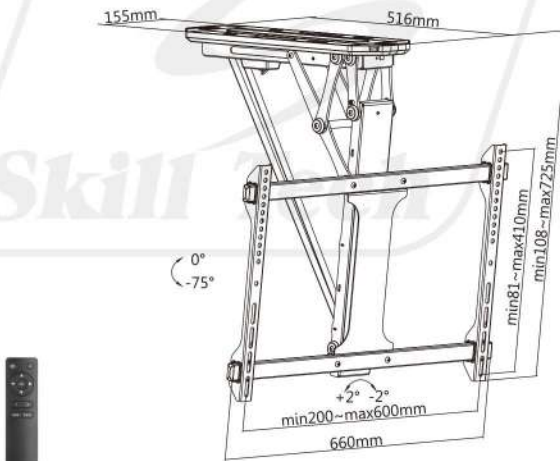

SH M5406R

MOTORIZED TV CEILING MOUNT

Fits most 32"-70" flat & curved TVs

Find the perfect viewing angle
without leaving your seat

Screen Size
32" - 70"

VESA Compatible
200x100 200x200 200x400
300x200 300x300 400x200
400x300 400x400 600x400

Profile to Wall
108mm/4.3"

Weight Capacity
35kg/77lbs

Screen Level
+2° - -2°

Tilt Range
0° - -75°

Cable Management

Curved TV

Keyhole Pattern
For easy installation.

Fits Pitched Ceiling

Available for using existing
TV remote control to operate
the functions.

Flip Up and Down
Saves space when not in use.